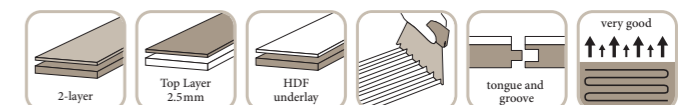

Art. number	Article	Wood type	Colour	Classification	Surface treatment	Bevel on sides
1013 7673	Multipark	Oak	Crema	14*	B-Protect®	-
1013 7674	Multipark	Oak	Farina	14*	B-Protect®	-

* without sapwood | **ri right strips; **le + ri left and right strips

° For production reasons, every second box can contain one layer with two half-size planks.