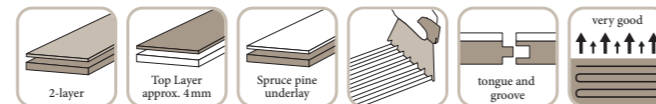

FORMPARK® QUADRATO

650 x 130 x 11 mm

Art. number	Article	Wood type	Colour	Classification	Surface treatment	Bevel on sides
1011 6524	Formpark Quadrato	Oak	Crema	14	B-Protect®	-

TRENDPARK

1450 x 130 x 11 mm