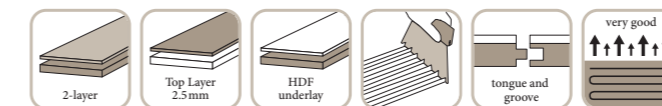

SOLOPARK®

470 x 70 x 10 mm

Art. number	Article	Wood type	Colour	Classification	Surface treatment	Bevel on sides
1013 9016	Solopark	Oak	Crema	15	B-Protect®	-

MONOPARK®

470 x 70 x 9.6 mm

MONOPARK® Comfort

470 x 70 x 10.8 mm