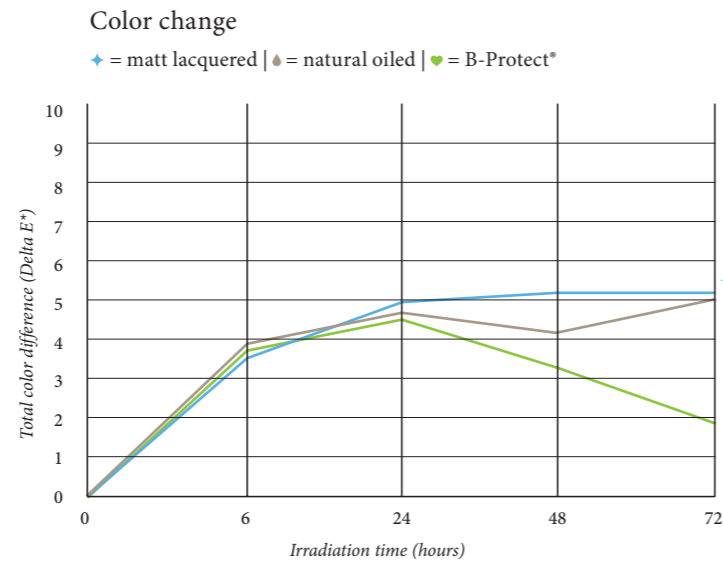

Proven color fastness

The latest findings from wood research* show that the color change resulting from UV radiation in parquet floors with the B-Protect® surface sealant is less than half that of other commercially available parquet surfaces. With a value of less than 2 Delta E*, no noticeable color difference is visible to the naked eye with B-Protect®.

* Based on the test of light fastness according to ÖNORM A 1605-12 (parameters according to ÖNORM EN ISO 4892-2:2013 method B, behind window glass, cycle number 2) by Holzforschung Austria.