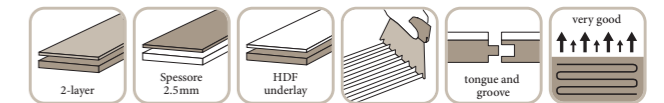

VILLAPARK

2100 x 190 x 9.5 mm

Art. number	Article	Wood type	Colour	Classification	Surface treatment	Bevel on sides
1002 2972	Villapark	Oak	Crema	14*	B-Protect®, brushed	2
1012 5206	Villapark	Oak	Crema	25*	B-Protect®, brushed	2
1002 2973	Villapark	Oak	Crema	35*	B-Protect®, brushed	2
1014 3312	Villapark	Oak	Farro	25*	B-Protect®, slightly brushed	2
1002 3949	Villapark	Oak	Farina	14*	B-Protect®, brushed	2
1002 3950	Villapark	Oak	Farina	35*	B-Protect®, brushed	2
1013 7623	Villapark	Oak	Mandorla	14*	B-Protect®, brushed	2
1012 5898	Villapark	Oak	Mandorla	25*	B-Protect®, brushed	2
1012 5523	Villapark	Oak	Mandorla	35*	B-Protect®, brushed	2
1012 5439	Villapark	Oak	Mandorla	46°	B-Protect®, brushed	2
1013 7624	Villapark	Oak	Sasso	14*	B-Protect®, brushed	2
1011 6488	Villapark	Oak	Sasso	35*	B-Protect®, brushed	2
1011 6485	Villapark	Oak slightly smoked	Crema	15*	B-Protect®, brushed	2
1002 2974	Villapark	Oak smoked	Crema	14*	B-Protect®, brushed	2
1002 2975	Villapark	Oak smoked	Crema	24	B-Protect®, brushed	2
1002 3952	Villapark	Ash	Farina	13	B-Protect®, brushed	2