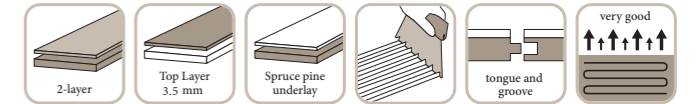

SOLOPARK®

470 x 70 x 10 mm

Art. number	Article	Wood type	Colour	Classification	Surface treatment	Bevel on sides
1013 9016	Solopark	Oak	Crema	15	B-Protect®	-