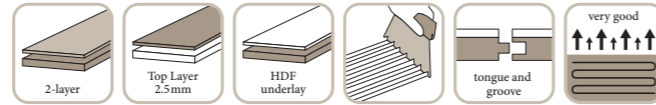

VILLAPARK

2100 x 190 x 9.5 mm

Art. number	Article	Wood type	Colour	Classification	Surface treatment	Bevel on sides
1002 2972	Villapark	Oak	Crema	14*	B-Protect®, brushed	2
1012 5206	Villapark	Oak	Crema	25*	B-Protect®, brushed	2
1002 2973	Villapark	Oak	Crema	35*	B-Protect®, brushed	2
1014 3312	Villapark	Oak	Farro	25*	B-Protect®, slightly brushed	2
1002 3949	Villapark	Oak	Farina	14*	B-Protect®, brushed	2
1002 3950	Villapark	Oak	Farina	35*	B-Protect®, brushed	2
1013 7623	Villapark	Oak	Mandorla	14*	B-Protect®, brushed	2
1012 5898	Villapark	Oak	Mandorla	25*	B-Protect®, brushed	2
1012 5523	Villapark	Oak	Mandorla	35*	B-Protect®, brushed	2
1012 5439	Villapark	Oak	Mandorla	46°	B-Protect®, brushed	2
1013 7624	Villapark	Oak	Sasso	14*	B-Protect®, brushed	2
1011 6488	Villapark	Oak	Sasso	35*	B-Protect®, brushed	2
1011 6485	Villapark	Oak slightly smoked	Crema	15*	B-Protect®, brushed	2
1002 2974	Villapark	Oak smoked	Crema	14*	B-Protect®, brushed	2
1002 2975	Villapark	Oak smoked	Crema	24	B-Protect®, brushed	2
1002 3952	Villapark	Ash	Farina	13	B-Protect®, brushed	2

STUDIOPARK®

1700 x 150 x 9.5 mm

Art. number	Article	Wood type	Colour	Classification	Surface treatment	Bevel on sides
1013 7628	Studiopark	Oak	Crema	15*	B-Protect®, brushed	2
1013 7631	Studiopark	Oak	Crema	46°	B-Protect®, brushed	2
1004 3084	Studiopark	Oak	Farina	15*	B-Protect®, brushed	2
1014 3183	Studiopark	Oak	Farro	15*	B-Protect®, slightly brushed	2
1014 3184	Studiopark	Oak	Farro	46°	B-Protect®, slightly brushed	2
1004 3085	Studiopark	Oak	Mandorla	15*	B-Protect®, brushed	2
1014 3174	Studiopark	Oak	Mandorla	46°	B-Protect®, brushed	2
1014 3179	Studiopark	Oak	Mocca	15*	B-Protect®, brushed	2
1014 3181	Studiopark	Oak	Mocca	46°	B-Protect®, brushed	2
1014 3185	Studiopark	Oak	Sasso	46°	B-Protect®, brushed	2