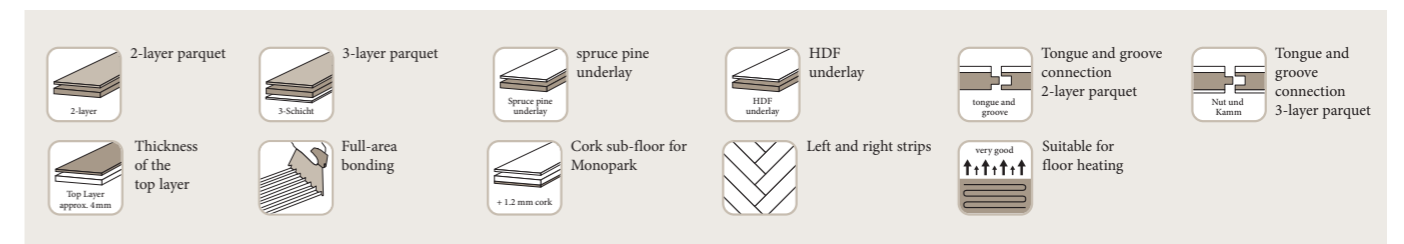

MULTIPARK® 9.5

1200 x 140 x 9.5 mm

Art. number	Article	Wood type	Colour	Classification	Surface treatment	Bevel on sides
1013 7673	Multipark	Oak	Crema	14*	B-Protect®	-
1013 7674	Multipark	Oak	Farina	14*	B-Protect®	-

* without sapwood | **ri right strips; **le + ri left and right strips

° For production reasons, every second box can contain one layer with two half-size planks.

ⓘ Your health and the environment are close to our hearts - numerous labels guarantee healthy living and sustainably manufactured products. Please visit our website bauwerk-parkett.com for detailed information on our test reports and certificates.