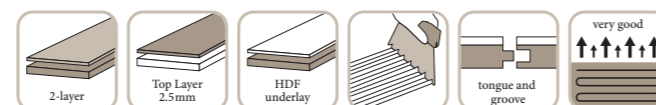

CLEVERPARK®

470 x 70 x 11 mm

Art. number	Article	Wood type	Colour	Classification	Surface treatment	Bevel on sides
1002 3102	Cleverpark	Oak	Crema	14	B-Protect®	-
1003 9222	Cleverpark	Oak	Crema	34	B-Protect®	-
1002 2976	Cleverpark	Oak	Crema	14	B-Protect®, brushed	-
1004 3124	Cleverpark	Oak	Crema	34	B-Protect®, brushed	-
1002 3103	Cleverpark	Oak	Farina	14	B-Protect®, brushed	-
1002 3922	Cleverpark	Oak	Farina	14	B-Protect®	-
1004 3125	Cleverpark	Oak	Farina	34	B-Protect®, brushed	-
1014 3314	Cleverpark	Oak	Farro	14*	B-Protect®, slightly brushed	-
1012 3586	Cleverpark	Oak	Mandorla	14	B-Protect®, brushed	-
1004 3075	Cleverpark	Oak	Mandorla	34	B-Protect®, brushed	-
1013 7665	Cleverpark	Oak	Sasso	14	B-Protect®, brushed	-
1011 6490	Cleverpark	Oak	Sasso	34	B-Protect®, brushed	-
1011 6486	Cleverpark	Oak slightly smoked	Crema	15	B-Protect®, brushed	-
1002 3106	Cleverpark	Oak smoked	Crema	14*	B-Protect®, brushed	-
1002 3923	Cleverpark	Ash	Farina	13	B-Protect®, brushed	-