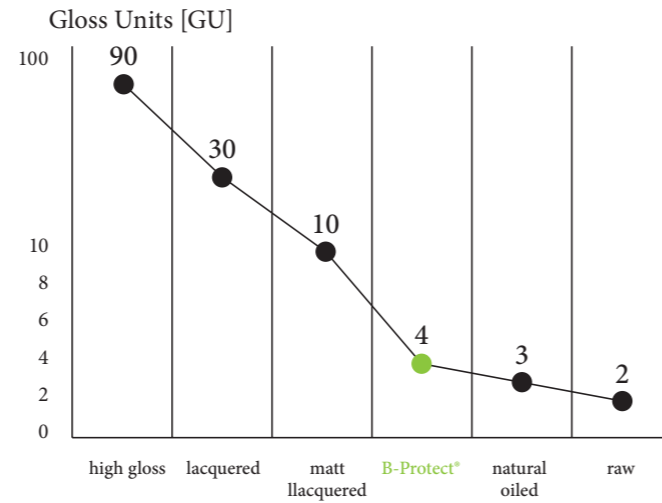

B-Protect® is an invisible, multi-layer lacquer treatment that is applied during the production process. Its unique composition completely seals the surface of the parquet.

Also uniquely to B-Protect®, there are no changes in the colour of the raw wood material taking place, despite the lacquering. Surface testing has shown a reduction in the impact of UV radiation, with the original appearance of the surface lasting for years. Thus, B-Protect® offers an important feature that is unique compared to other lacquering systems.

The advantages of the B-Protect® surface:

Natural Look

All B-Protect® colors are based on nature.

Very matt finish

Best Protection

All the protective properties of a lacquer

UV-stable: minimum discoloration

100% healthy living

Easy Care

Very easy cleaning and care

TECHNICAL INFORMATION

Low gloss level

The degree of gloss of the various surface treatments differs greatly. Compared to other sealers, the B-Protect® surface has a very deep gloss level and thus a matte and natural look.

Proven color fastness

The latest findings from wood research* show that the color change resulting from UV radiation in parquet floors with the B-Protect® surface sealant is less than half that of other commercially available parquet surfaces. With a value of less than 2 Delta E*, no noticeable color difference is visible to the naked eye with B-Protect®.