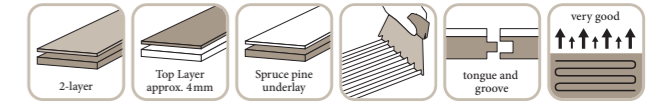

OUR PRODUCTS

SILVERLINE EDITION®

2800 x 260 x 11 mm

Art. number	Article	Wood type	Colour	Classification	Surface treatment	Bevel on sides
1011 8956	Silverline Edition	Oak	Crema	14*	B-Protect®, brushed	4
1011 8957	Silverline Edition	Oak	Crema	35	B-Protect®, brushed	4