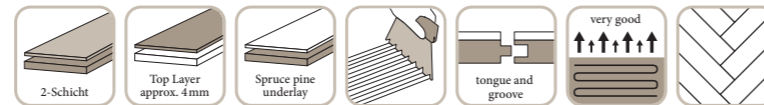

FORMPARK® QUADRATO

650 x 130 x 11 mm

Art. number	Article	Wood type	Colour	Classification	Surface treatment	Bevel on sides
1011 6524	Formpark Quadrato	Oak	Crema	14	B-Protect®	-